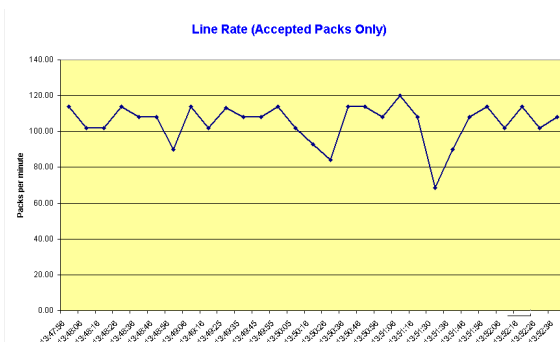

Konfigurovatelné obrazovky

Product % Yield By Weight